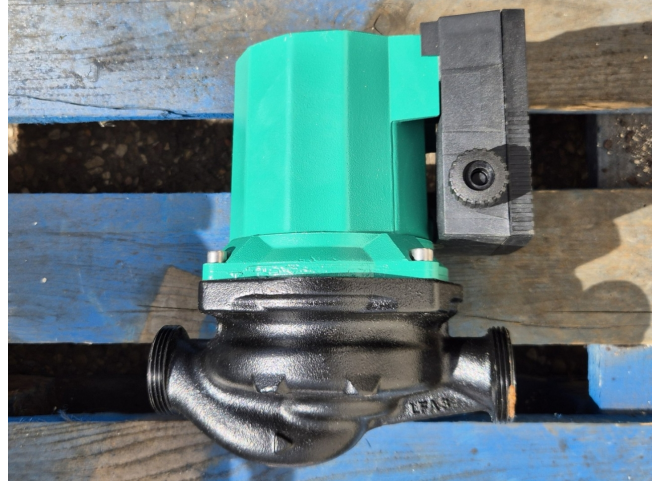

Wilo TOP-S25/10 (2120531)

Specifications

Brand	Wilo
Type	TOP-S25/10 (2120531)
Power max. (kW)	0,39
Stock	1

Description

Used Wilo TOP-S25/10 (2120531)

New Wilo TOP-S25/10 circulation pump.
Dimensions: 220x200x140 mm
(LxWxH) & Box: 270x200x240 mm
(LxWxH).